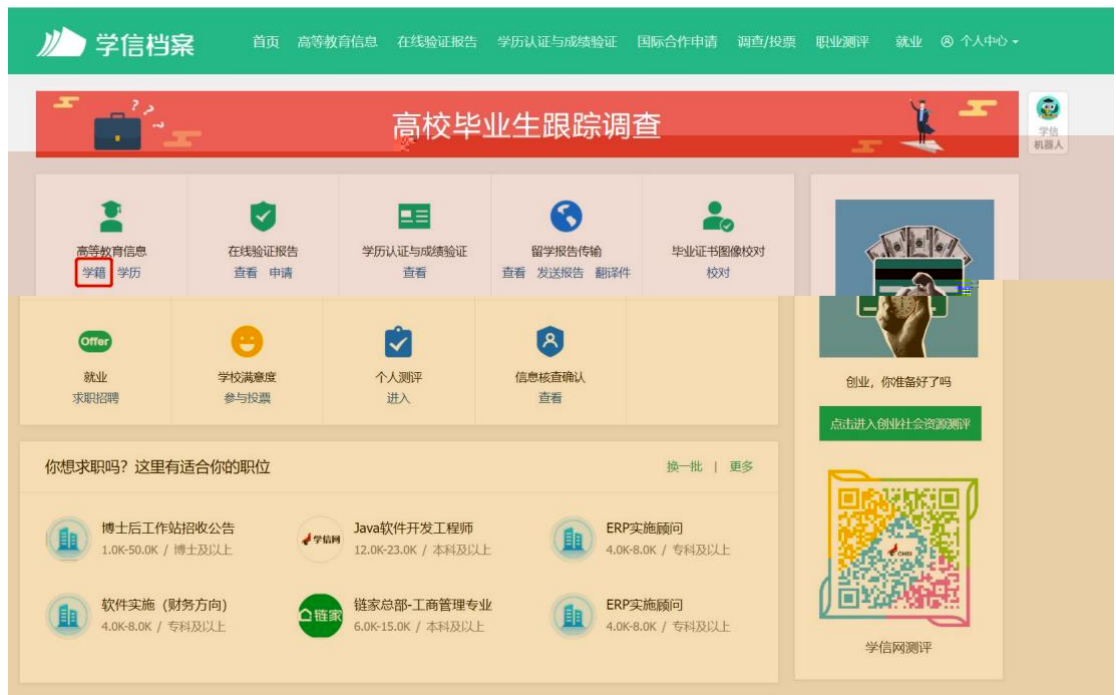

1.

2.

1.

2.

3.

The screenshot shows the '学信档案' (XueXin Archives) website interface. At the top, there is a navigation bar with links for '首页', '高等教育信息', '在线验证报告', '学历认证与成绩验证', '国际合作申请', '调查/投票', '身份测评', '就业', and '个人中心'. Below the navigation bar, there are tabs for '学籍信息/图像校对', '学历信息', '考研信息', and '毕业去向'. The main content area features a red banner for '高校毕业生跟踪调查问卷' (Graduate Tracking Survey). Below the banner, a user profile is displayed with a profile picture, name, gender (female), and birth date (1980年01月01日). To the right, there is a '专业推荐' (Professional Recommendation) section showing a cumulative score of 4614 and a list of recommended majors. A '学籍查询范围' (Degree Inquiry Range) section is also visible, with a '学籍信息查询' (Degree Inquiry) button highlighted by a red box.

The screenshot shows a dialog box titled 'CHSI 图像采集码' (CHSI Image Collection Code). The dialog box contains the following information: '姓名: 张\*\*三', '证件号码: \*\*\*\*\*8746', '学校名称: 北京工业大学', and '层次: 本科'. Below the text, there is a QR code. At the bottom of the dialog box, there is a warning: '此码仅用于图像采集, 采集环节出示, 请及时保存至手机, 不要随意外传' (This code is only for image collection, show it during the collection process, save it to your phone in time, and do not spread it randomly).